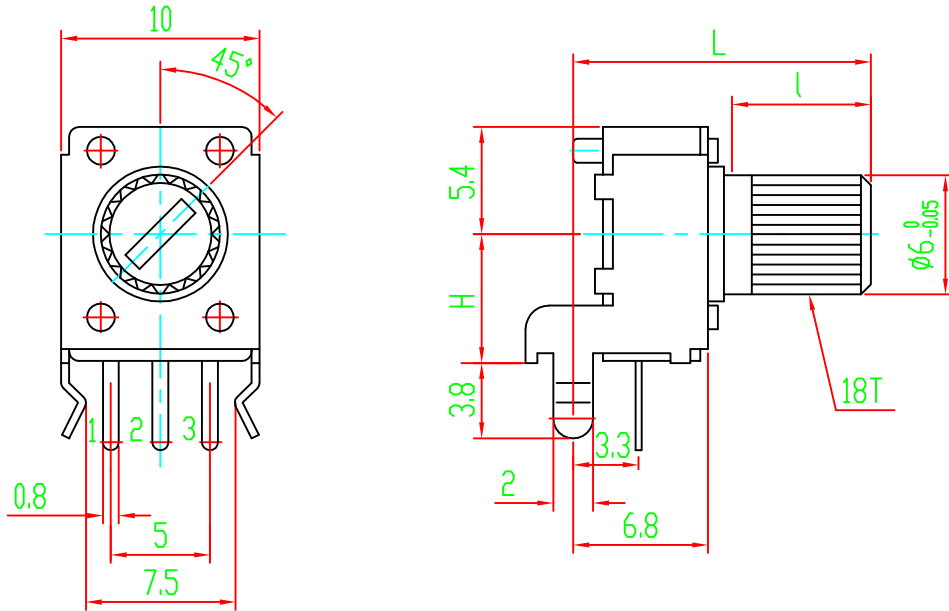

Shaft Shown in Full
C.C.W. Position

P.C.B MOUNTING DETAIL

H	6.5	L	15	20	25	30
	10		l	6	7	12

02				05			
01				04			
	DATE	REVISION	APPROVED	03			

MODEL: WH9011-2 L15 18T “一”字不开口 H6.5

DRAWING NO:

常州宇豪电子有限公司

CHANGZHOU YUHAO ELECTRONIC CO.,LTD.

DRAW	CHKD	APPD
------	------	------