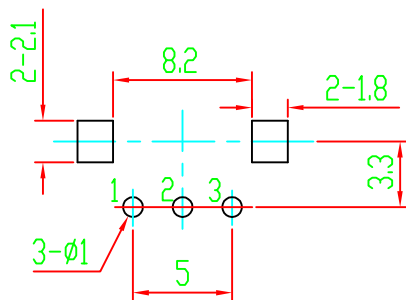

Shaft Shown in Full
C.C.W. Position

P.C.B MOUNTING DETAIL

H	6.5	L	15	20	25	30
	10		l	6	7	12

02				05			
01				04			
	DATE	REVISION	APPROVED	03			

MODEL: WH9011-2 L15 18T “一”字不开口 H6.5

DRAWING NO:

常州宇豪电子有限公司

CHANGZHOU YUHAO ELECTRONIC CO.,LTD.